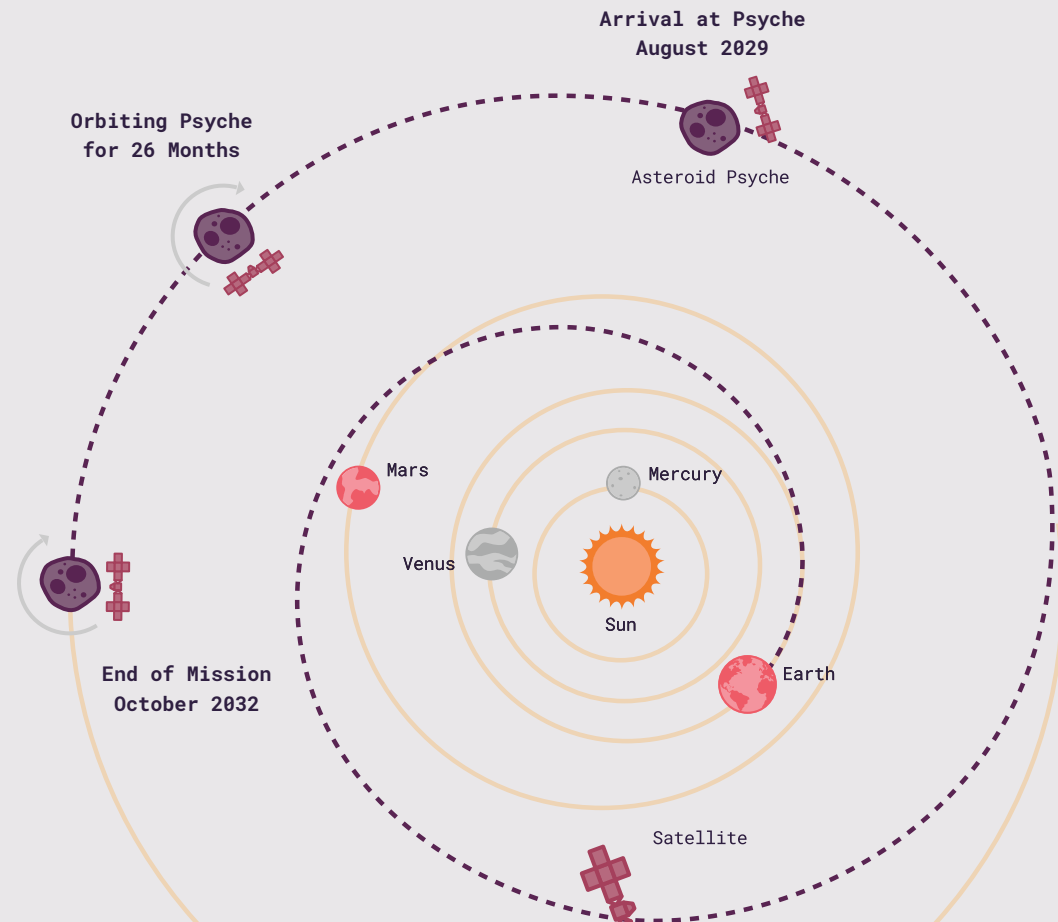

## the Overview

### Mission

Psyche is both the name of an asteroid orbiting the Sun between Mars and Jupiter— and the name of a NASA space mission to visit that asteroid, led by Arizona State University. The mission was chosen by NASA on January 4, 2017 as one of two missions for the agency's Discovery Program, a series of relatively low-cost missions to solar system targets.

### Orbit

Once the spacecraft arrives at the asteroid, plans call for it to perform science operations from four staging orbits, which become successively closer.

### Trajectory

The Psyche spacecraft is targeted to travel to the asteroid using solar-electric (low-thrust) propulsion, following a Mars flyby and gravity-assist. After arrival, the mission plan calls for mapping the asteroid and studying its properties.