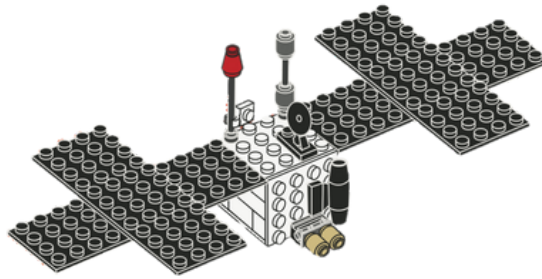

Psyche Lego Spacecraft

Part Name	Part Number	QTY	
Brick 1x4	301001	4	
Brick 1x4 W/ .4 Knobs	4143254	2	
Brick 2x2	300326	1	
Brick 2x4	300101	2	
Connector Peg W/ Friction	4121715	2	
Jet Engine	4660876	1	
Nose Cone Small 1x1	4529234	1	
Nose Cone Small 1x1	6337597	2	
Parabola	4211512	1	
Plate 1x1 W/ Holder Vertical	6347293	1	

Psyche Lego Spacecraft

Part Name	Part Number	QTY	
Plate 1x2 (Rocking)	4211470	2	
Plate 1x2 W/ Stub Vertical/End	4183043	2	
Plate 1x2 W/ Stub Along Upper	4144575	2	
Plate 4x12	302926	4	
Plate 4x4	4243812	4	
Rocker Bearing 1x2	393726	2	
Round Brick 1x1	4117070	4	
Round Brick 1x1	4211412	2	
Round Plate 032x6.4	396026	1	
Technic Brick 1x2 04.9	370026	4	
Whip/Aerial	395726	2	