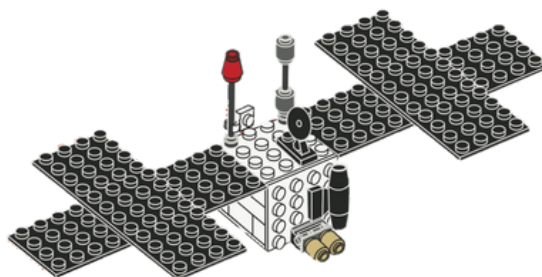

Psyche Lego Spacecraft

Part Name	Part Number	QTY	
Brick 1x4	301001	4	
Brick 1x4 W/ .4 Knobs	4143254	2	
Brick 2x2	300326	1	
Brick 2x4	300101	2	
Connector Peg W/ Friction	4121715	2	
Jet Engine	4660876	1	
Nose Cone Small 1x1	4529234	1	
Nose Cone Small 1x1	6337597	2	
Parabola	4211512	1	
Plate 1x1 W/ Holder Vertical	6347293	1	

Psyche Lego Spacecraft

Part Name	Part Number	QTY	
Plate 1x2 (Rocking)	4211470	2	
Plate 1x2 W/ Stub Vertical/End	4183043	2	
Plate 1x2 W/ Stub Along Upper	4144575	2	
Plate 4x12	302926	4	
Plate 4x4	4243812	4	
Rocker Bearing 1x2	393726	2	
Round Brick 1x1	4117070	4	
Round Brick 1x1	4211412	2	
Round Plate 032x6.4	396026	1	
Technic Brick 1x2 04.9	370026	4	
Whip/Aerial	395726	2	