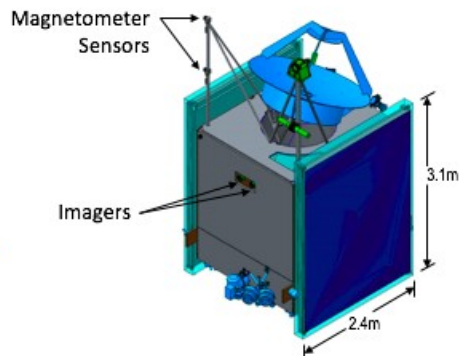

Make Your Own NASA Psyche Mission Spacecraft Paper Model

NASA Psyche Mission

Psyche is both the name of an asteroid orbiting the Sun between Mars and Jupiter — and the name of a NASA space mission to visit that asteroid, led by Arizona State University. The mission was chosen by NASA for the agency’s Discovery Program.

Psyche Spacecraft

- ✚ The full spacecraft, including the solar panels, is about the size of a (single) tennis court.
- ✚ The bus (body) of the spacecraft is slightly bigger than a Smart Car.

Mission Timeline

- ✚ 2022: Launch
- ✚ 2023: Mars Flyby
- ✚ 2026: Arrival at Asteroid
- ✚ 2026-2027: Orbit/Data Collection