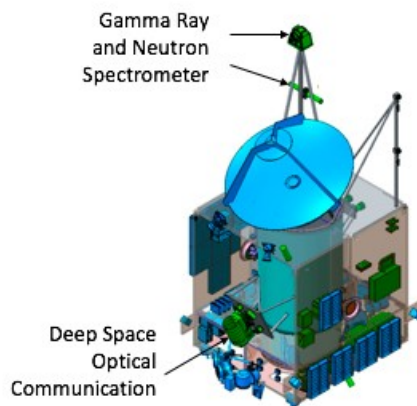

Make Your Own NASA Psyche Mission Spacecraft Paper Model

NASA Psyche Mission

Psyche is both the name of an asteroid orbiting the Sun between Mars and Jupiter — and the name of a NASA space mission to visit that asteroid, led by Arizona State University. The mission was chosen by NASA for the agency’s Discovery Program.

Psyche Spacecraft

- ✚ The full spacecraft, including the solar panels, is about the size of a (single) tennis court.
- ✚ The bus (body) of the spacecraft is slightly bigger than a Smart Car.

Mission Timeline

- ✚ 2022: Launch
- ✚ 2023: Mars Flyby
- ✚ 2026: Arrival at Asteroid
- ✚ 2026-2027: Orbit/Data Collection