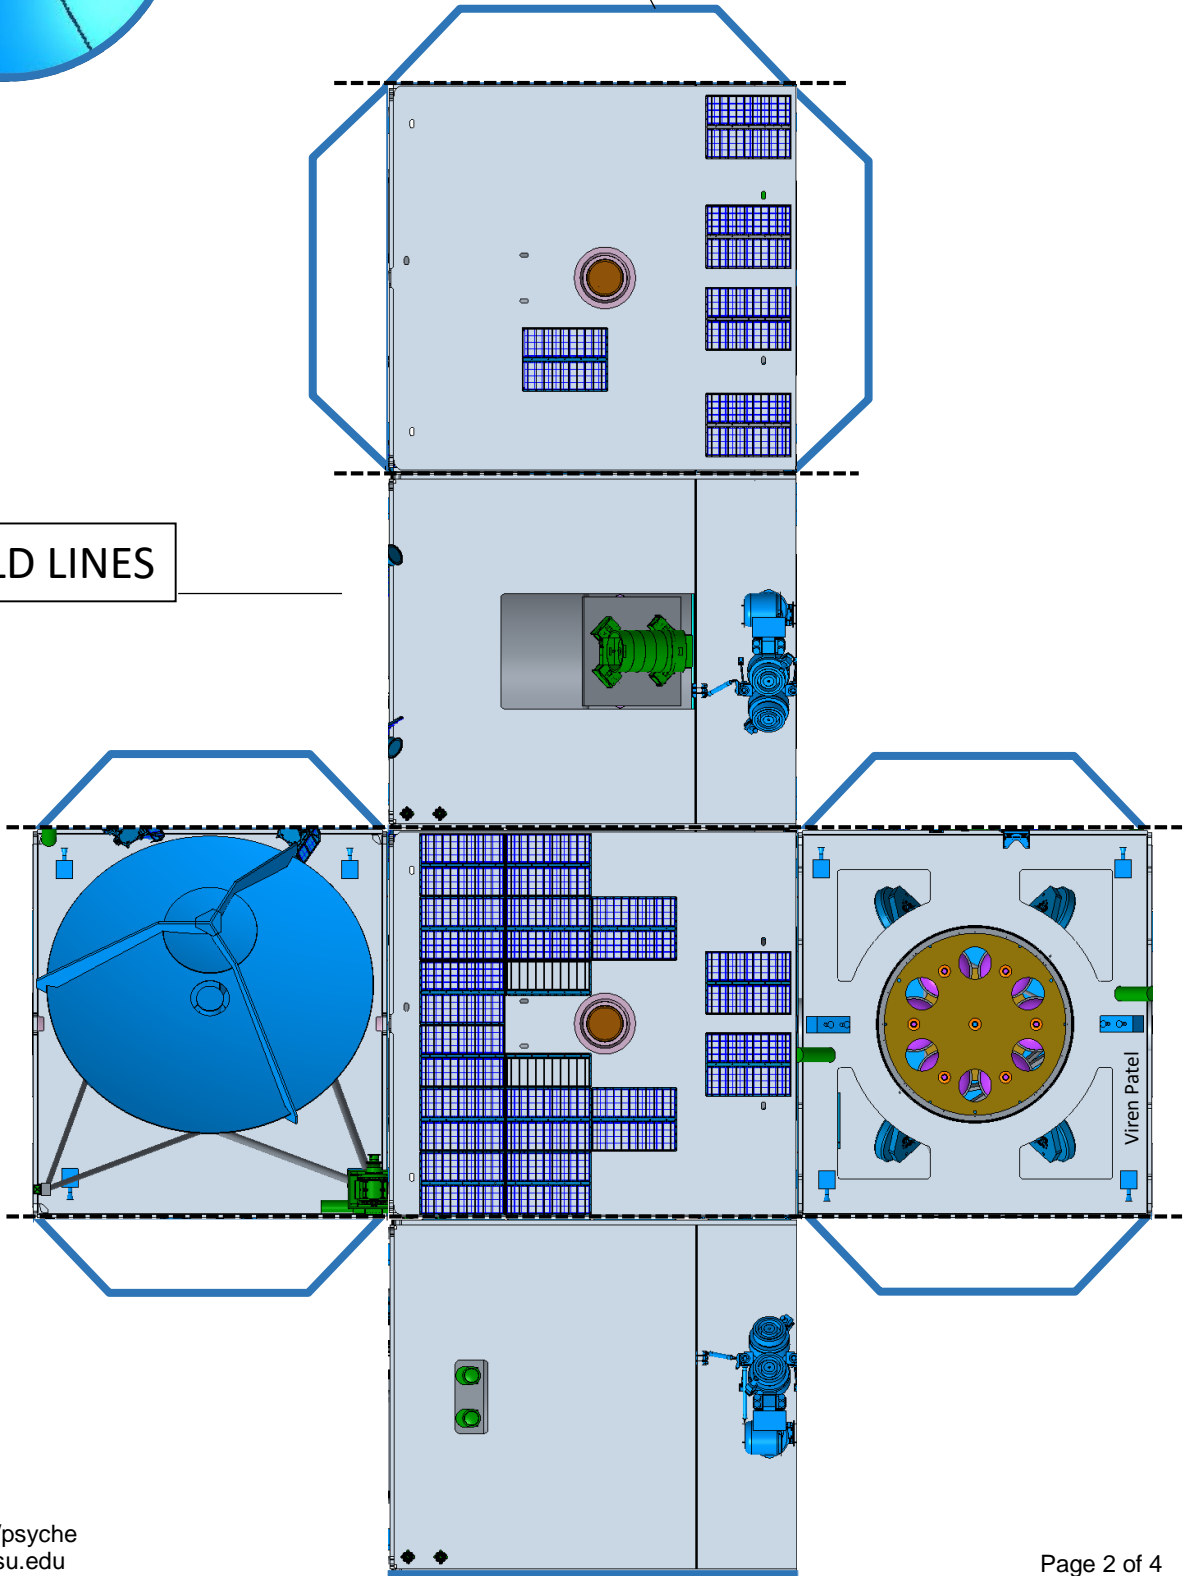

## NASA Psyche Mission

*Psyche is both the name of an asteroid orbiting the Sun between Mars and Jupiter — and the name of a NASA space mission to visit that asteroid, led by Arizona State University. The mission was chosen by NASA for the agency’s Discovery Program.*

### Psyche Spacecraft

- ✚ The full spacecraft, including the solar panels, is about the size of a (single) tennis court.
- ✚ The bus (body) of the spacecraft is slightly bigger than a Smart Car.

### Mission Timeline

- ✚ 2022: Launch
- ✚ 2023: Mars Flyby
- ✚ 2026: Arrival at Asteroid
- ✚ 2026-2027: Orbit/Data Collection

CUT LINES

FOLD LINES

CUT LINES

FOLD LINES

CUT LINES

FOLD LINES